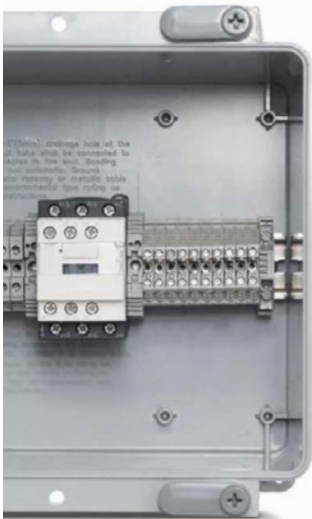

$80.88 ea.
Kraloy JBX12124 PVC
Junction Box 12-Inch x 12-
Inch x 4-Inch 548.26-Cubic-
Inch #19179

$278.88 ea.
Kraloy JBX161610 Junction
Box, Screw Cover, PVC,
Molded Mounting Feet, 16 x
16 x 10 in. #107450