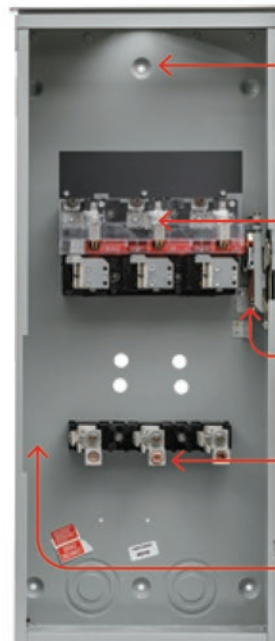

\$679.41 ea.
ABB/GE TH3362 Disconnect Switch,
Fusible, 200A, 600VAC, 3P, NEMA 1,
Heavy Duty #9336

Features

Donut handle, ideal for hook stick operation, accepts three padlocks in the OFF position.

Highly visible ON/OFF label.

Coin-proof, defeatable interlock.

- Safety
- Ease of installation and maintenance

01

- Self-leveling, three-point mounting system.
- Clear line shield allows visual confirmation of blade positions while helping to protect against accidental contact with live parts.
- Direct-drive, quick-make, quick-break mechanism snaps contacts open and closed, providing positive ON/OFF indication.
- Spring-reinforced fuse clips assure reliable contact for cool operation. Suitable for Class H, K, J or R fuses, where applicable.
- Wide, unobstructed gutter.