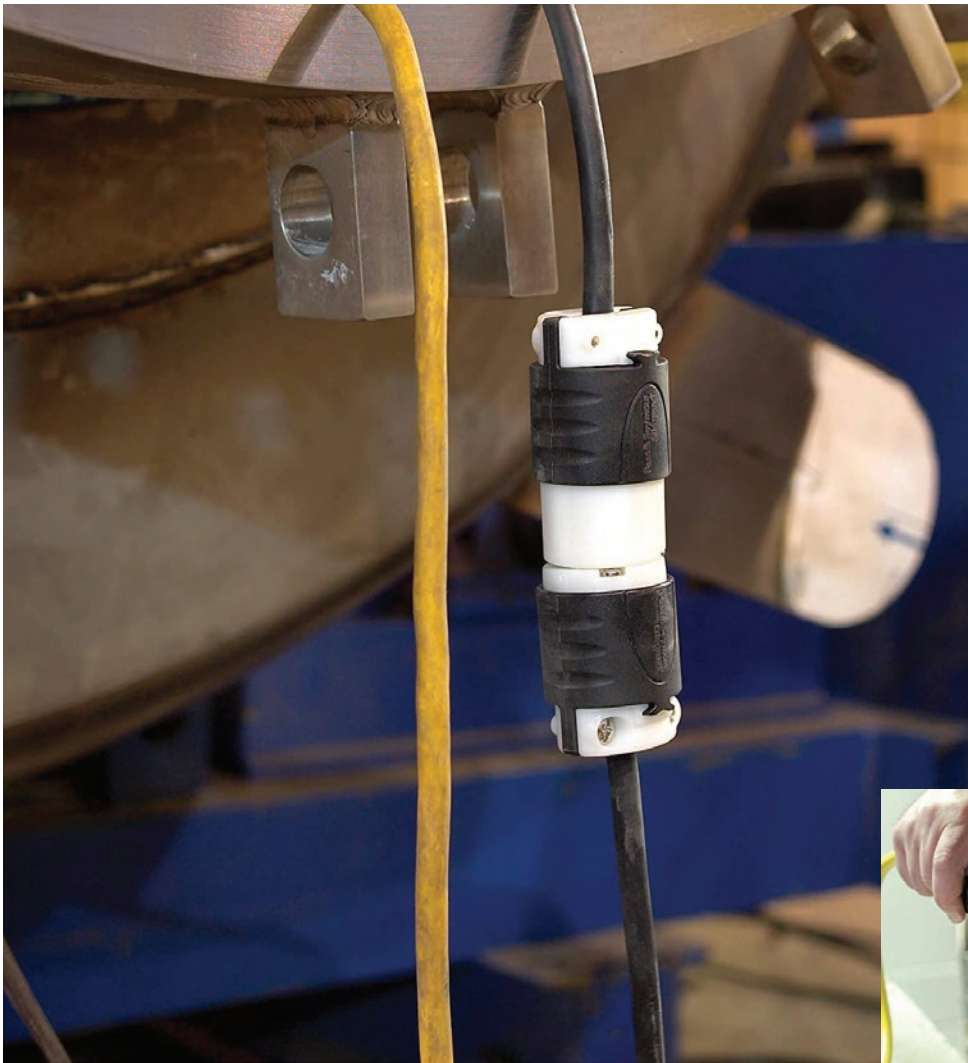

\$26.89 ea.
**Legrand L1520P Turnlock
 Plug 20AMP 250V
 3-Phase, Black #16462**

\$39.99 ea.
**Legrand L1630P 30 Amp
 NEMA L1630 Plug - Black
 Back, White Front Body
 #16472**

- Quick-thread assembly screws and cord-grip screws come backed-out, ready-to-wire.
- Industrial-strength, brass alloy plug blades and connector contacts resist heat rise, provide excellent conductivity.
- Raised ribs provide non-slip gripping profile for turning to lock and unlock.
- Double dovetail design provides superior protection against cord pull-out forces.
- Scallop shell design provides non-slip gripping surface for insertion and withdrawal.
- New-design external cord grips provide visible assurance of safe and proper cord retention.
- Integral flexible rubber cord grommet conforms to and seals around SO cord to provide protection from oils, water, or chips entering wiring chamber.